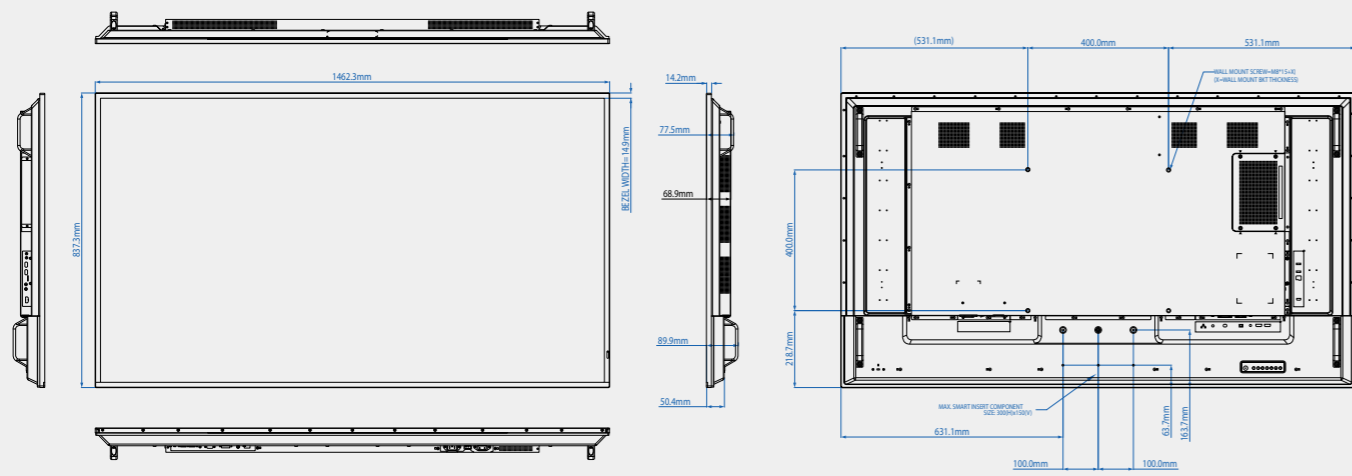

ST6502S

Dimensions

ST8602S

ST7502S

Input / Output Terminals

Bottom side

Left Side

- 1 Power Switch
- 2 AC IN Port
- 3 RJ45
- 4 PC LINE IN
- 5 DVI (DVI-D) IN
- 6 VGA IN
- 7 AUDIO OUT
- 8 HDMI IN
- 9 HDMI2 IN
- 10 RS232 OUT
- 11 RS232 IN
- 12 USB2.0
- 13 USB2.0
- 14 MICRO SD
- 15 IR-OUT
- 16 IR-IN
- 17 HDMI3 IN