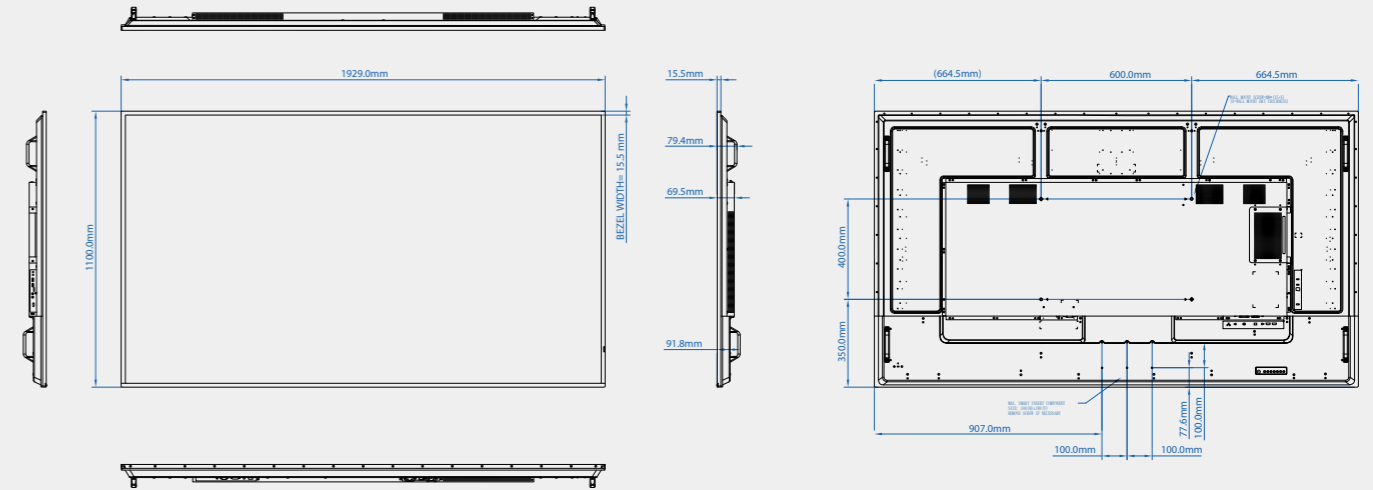

ST6502S

Dimensions

ST8602S

ST7502S

Input / Output Terminals

Bottom side

Left Side

- 1 Power Switch
- 2 AC IN Port
- 3 RJ45
- 4 PC LINE IN
- 5 DVI (DVI-D) IN
- 6 VGA IN
- 7 AUDIO OUT
- 8 HDMI IN
- 9 HDMI2 IN
- 10 RS232 OUT
- 11 RS232 IN
- 12 USB2.0
- 13 USB2.0
- 14 MICRO SD
- 15 IR-OUT
- 16 IR-IN
- 17 HDMI3 IN