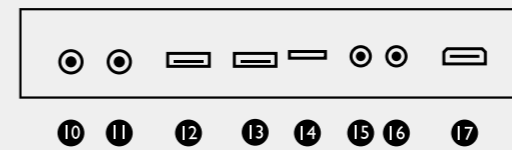

ST6502S

Dimensions

ST8602S

ST7502S

Input / Output Terminals

Bottom side

Left Side

- 1 Power Switch
- 2 AC IN Port
- 3 RJ45
- 4 PC LINE IN
- 5 DVI (DVI-D) IN
- 6 VGA IN
- 7 AUDIO OUT
- 8 HDMI IN
- 9 HDMI2 IN
- 10 RS232 OUT
- 11 RS232 IN
- 12 USB2.0
- 13 USB2.0
- 14 MICRO SD
- 15 IR-OUT
- 16 IR-IN
- 17 HDMI3 IN