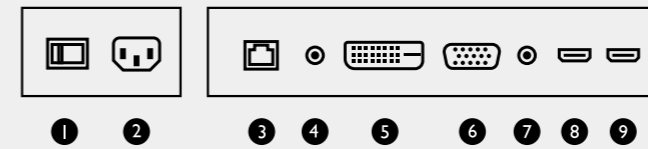

ST6502S

Dimensions

ST8602S

ST7502S

Input / Output Terminals

Bottom side

Left Side

- 1 Power Switch
- 2 AC IN Port
- 3 RJ45
- 4 PC LINE IN
- 5 DVI (DVI-D) IN
- 6 VGA IN
- 7 AUDIO OUT
- 8 HDMI IN
- 9 HDMI2 IN
- 10 RS232 OUT
- 11 RS232 IN
- 12 USB2.0
- 13 USB2.0
- 14 MICRO SD
- 15 IR-OUT
- 16 IR-IN
- 17 HDMI3 IN