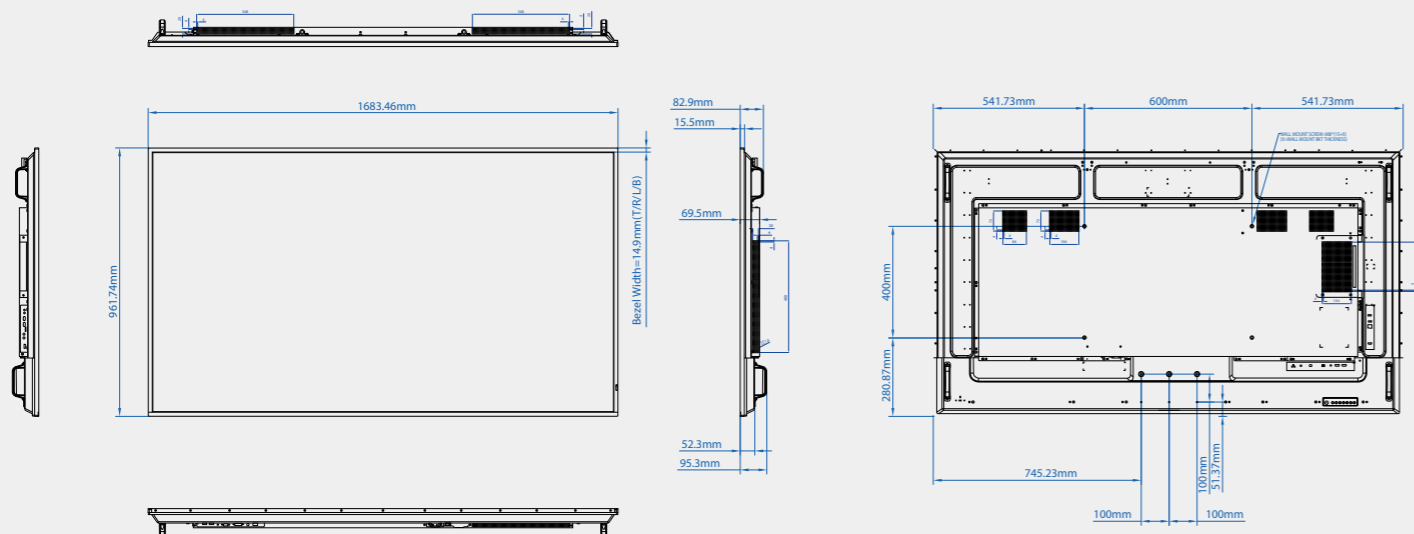

ST6502S

Dimensions

ST8602S

ST7502S

Input / Output Terminals

Bottom side

Left Side

- 1 Power Switch
- 2 AC IN Port
- 3 RJ45
- 4 PC LINE IN
- 5 DVI (DVI-D) IN
- 6 VGA IN
- 7 AUDIO OUT
- 8 HDMI IN
- 9 HDMI2 IN
- 10 RS232 OUT
- 11 RS232 IN
- 12 USB2.0
- 13 USB2.0
- 14 MICRO SD
- 15 IR-OUT
- 16 IR-IN
- 17 HDMI3 IN