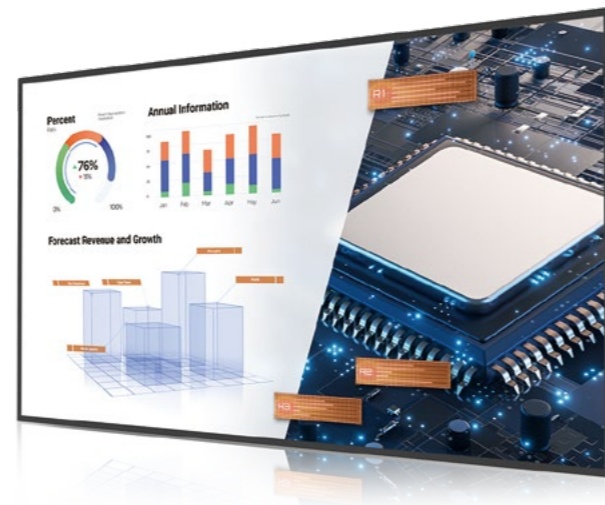

All-in-One

Smart Signage with Ultra-Thin Bezels

BenQ Smart Signage Series

All-in-one smart signage with ultra-thin bezels

The ST02S upgrades enterprise, corporate and organisational conference capabilities while maintaining superb return on investment. Visuals are delivered in 4K ultra HD with vivid colours and sharp contrast on thin-bezel screens, putting an end to vague, blurry image quality that detracts from the impact and productivity of teleconferencing.

Made for Effective Meetings and Presentations

Successful Meetings with Optimal Clarity

4K ultra-high definition resolution (3840 x 2160) offers the most exquisite image detail for captivating meeting experiences.

True 4K UHD Detail

The ST02S is engineered to give users a more expansive canvas to showcase presentation, designs, ideas, and plans.

Easy-to-go Stand

Enables smart signage solutions with versatility on a whole new level. With removable wheels, the easy-to-go stands let you quickly move signage from one meeting room to another to maximise usability, reduce complexity, and save on unnecessary costs.